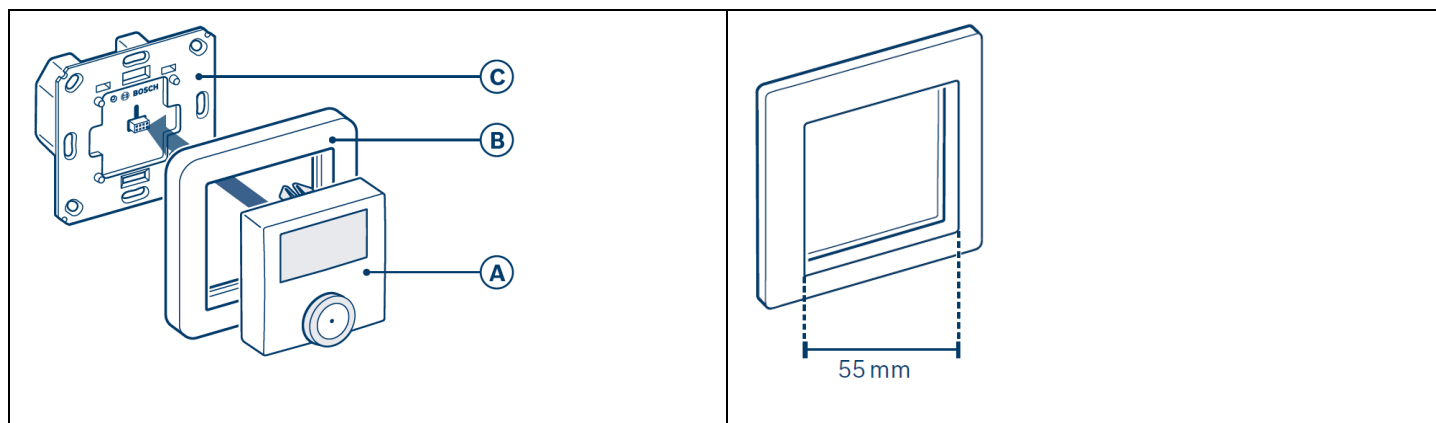

## 1. Introduction

Your thermostat has been supplied with an interchangeable frame.

The room thermostat can be combined with many alternative frames from manufacturers offering products with a square inside dimension of 55 mm.